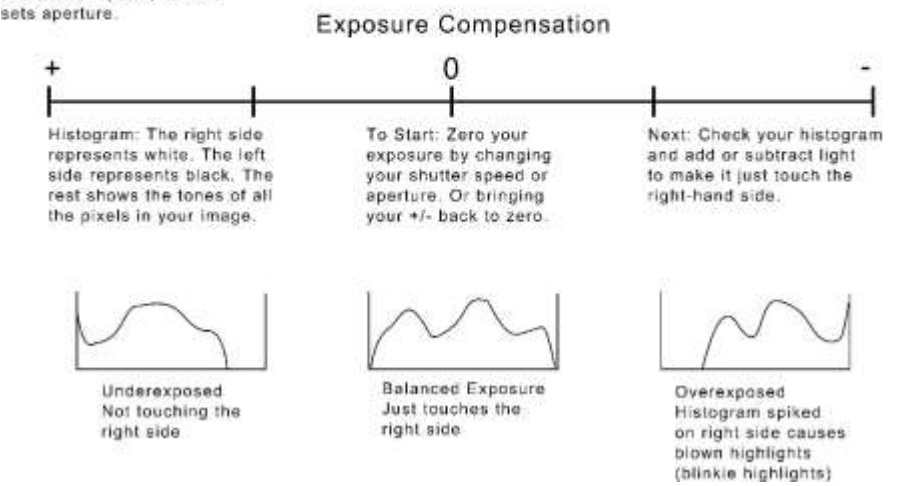

## Photography Cheat Sheet by www.bryanhansel.com

Shutter Speed for 600 Rule and 500 Rule www.bryanhansel.com				
Focal Length (mm)	Shutter Speed			
	Full Frame		DX	
	600 rule	500 rule	600 rule	500 rule
10	60	50	40	33
12	50	42	33	28
14	43	36	29	24
15	40	33	27	22
16	38	31	25	21
18	33	28	22	19
20	30	25	20	17
24	25	21	17	14
28	21	18	14	12
30	20	17	13	11
35	17	14	11	10

Note: Round up to nearest shutter speed

**ND Filter Exposure Chart**  
www.bryanhansel.com

Shutter Speed	5-stop ND	6-stop ND	10-stop ND
1/4000	1/125	1/60	1/4
1/2000	1/60	1/30	1/2
1/1000	1/30	1/15	1 sec
1/500	1/15	1/8	2 sec
1/250	1/8	1/4	4 sec
1/125	1/4	1/2	8 sec
1/60	1/2	1 sec	15 sec
1/30	1 sec	2 sec	30 sec
1/15	2 sec	4 sec	1 min
1/8	4 sec	8 sec	2 min
1/4	8 sec	15 sec	4 min
1/2	15 sec	30 sec	8 min
1 sec	30 sec	1 min	15 min
2 sec	1 min	2 min	30 min
4 sec	2 min	4 min	1 hour
8 sec	4 min	8 min	2 hours
15 sec	8 min	15 min	4 hours
30 sec	15 min	30 min	8 hours