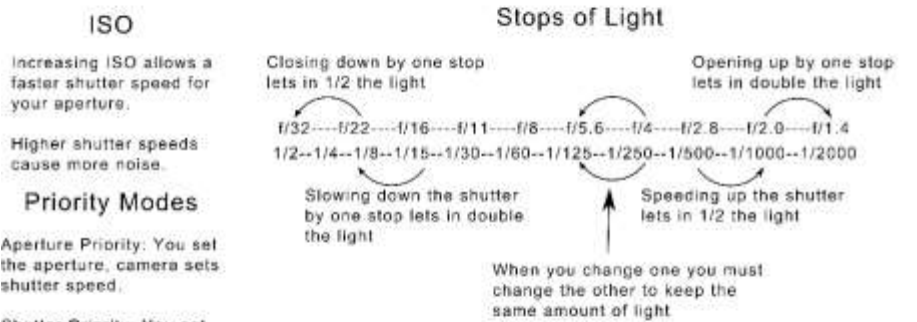

## Photography Cheat Sheet by www.bryanhansel.com

Shutter Speed for 600 Rule and 500 Rule www.bryanhansel.com				
Focal Length (mm)	Shutter Speed			
	Full Frame		DX	
	600 rule	500 rule	600 rule	500 rule
10	60	50	40	33
12	50	42	33	28
14	43	36	29	24
15	40	33	27	22
16	38	31	25	21
18	33	28	22	19
20	30	25	20	17
24	25	21	17	14
28	21	18	14	12
30	20	17	13	11
35	17	14	11	10