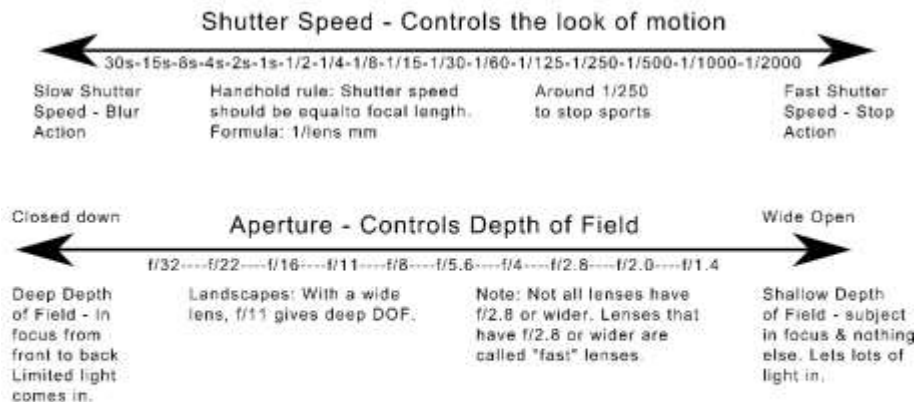

## Photography Cheat Sheet by www.bryanhansel.com

Shutter Speed for 600 Rule and 500 Rule www.bryanhansel.com				
Focal Length (mm)	Shutter Speed			
	Full Frame		DX	
	600 rule	500 rule	600 rule	500 rule
10	60	50	40	33
12	50	42	33	28
14	43	36	29	24
15	40	33	27	22
16	38	31	25	21
18	33	28	22	19
20	30	25	20	17
24	25	21	17	14
28	21	18	14	12
30	20	17	13	11
35	17	14	11	10